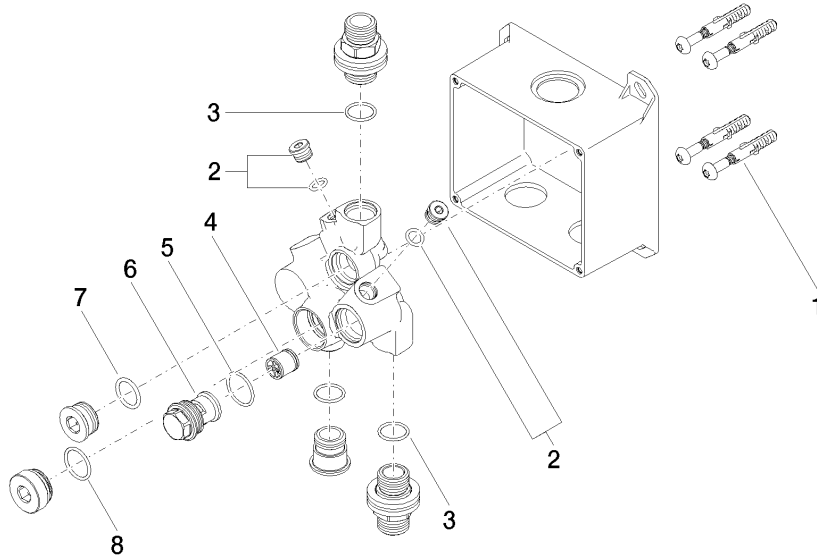

## eSET Touchfree Basin mixer without temperature setting for combining with free-standing fittings -

---

35 742 970 90  
mm [inches]

### Certificates

---

LGA\_29120.

WRAS\_1906116.

**eSET Touchfree Basin mixer without temperature setting for combining with free-standing fittings -**

35 742 970 90

**Spare parts list**

No.	Item Number	Name	Quantity used	Delivery time
1	04 30 31 024 01 90	fixing set	2	2
2	04 31 20 039 11 90	plug	2	2
3	09 14 10 053 90	seal	3	2
4	90 23 01 040 00 90	back-flow preventer	1	2
5	90 14 10 056 00 90	seal	1	2
6	09 24 03 219 90	nipple	1	2
7	09 14 10 117 90	seal	1	2
8	09 14 10 031 90	seal	1	2