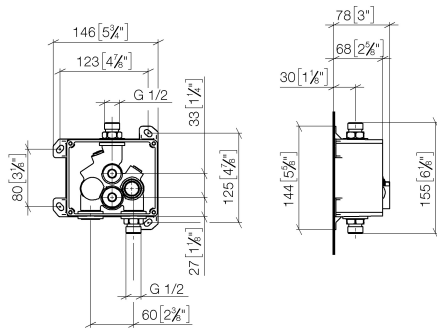

## eSET Touchfree Basin mixer without temperature setting for combining with free-standing fittings -

---

35 742 970 90  
mm [inches]

### Certificates

---

LGA\_29120.

WRAS\_1906116.

**eSET Touchfree Basin mixer without temperature setting for combining with free-standing fittings -**

35 742 970 90

**Spare parts list**

No.	Item Number	Name	Quantity used	Delivery time
1	04 30 31 024 01 90	fixing set	2	2
2	04 31 20 039 11 90	plug	2	2
3	09 14 10 053 90	seal	3	2
4	90 23 01 040 00 90	back-flow preventer	1	2
5	90 14 10 056 00 90	seal	1	2
6	09 24 03 219 90	nipple	1	2
7	09 14 10 117 90	seal	1	2
8	09 14 10 031 90	seal	1	2